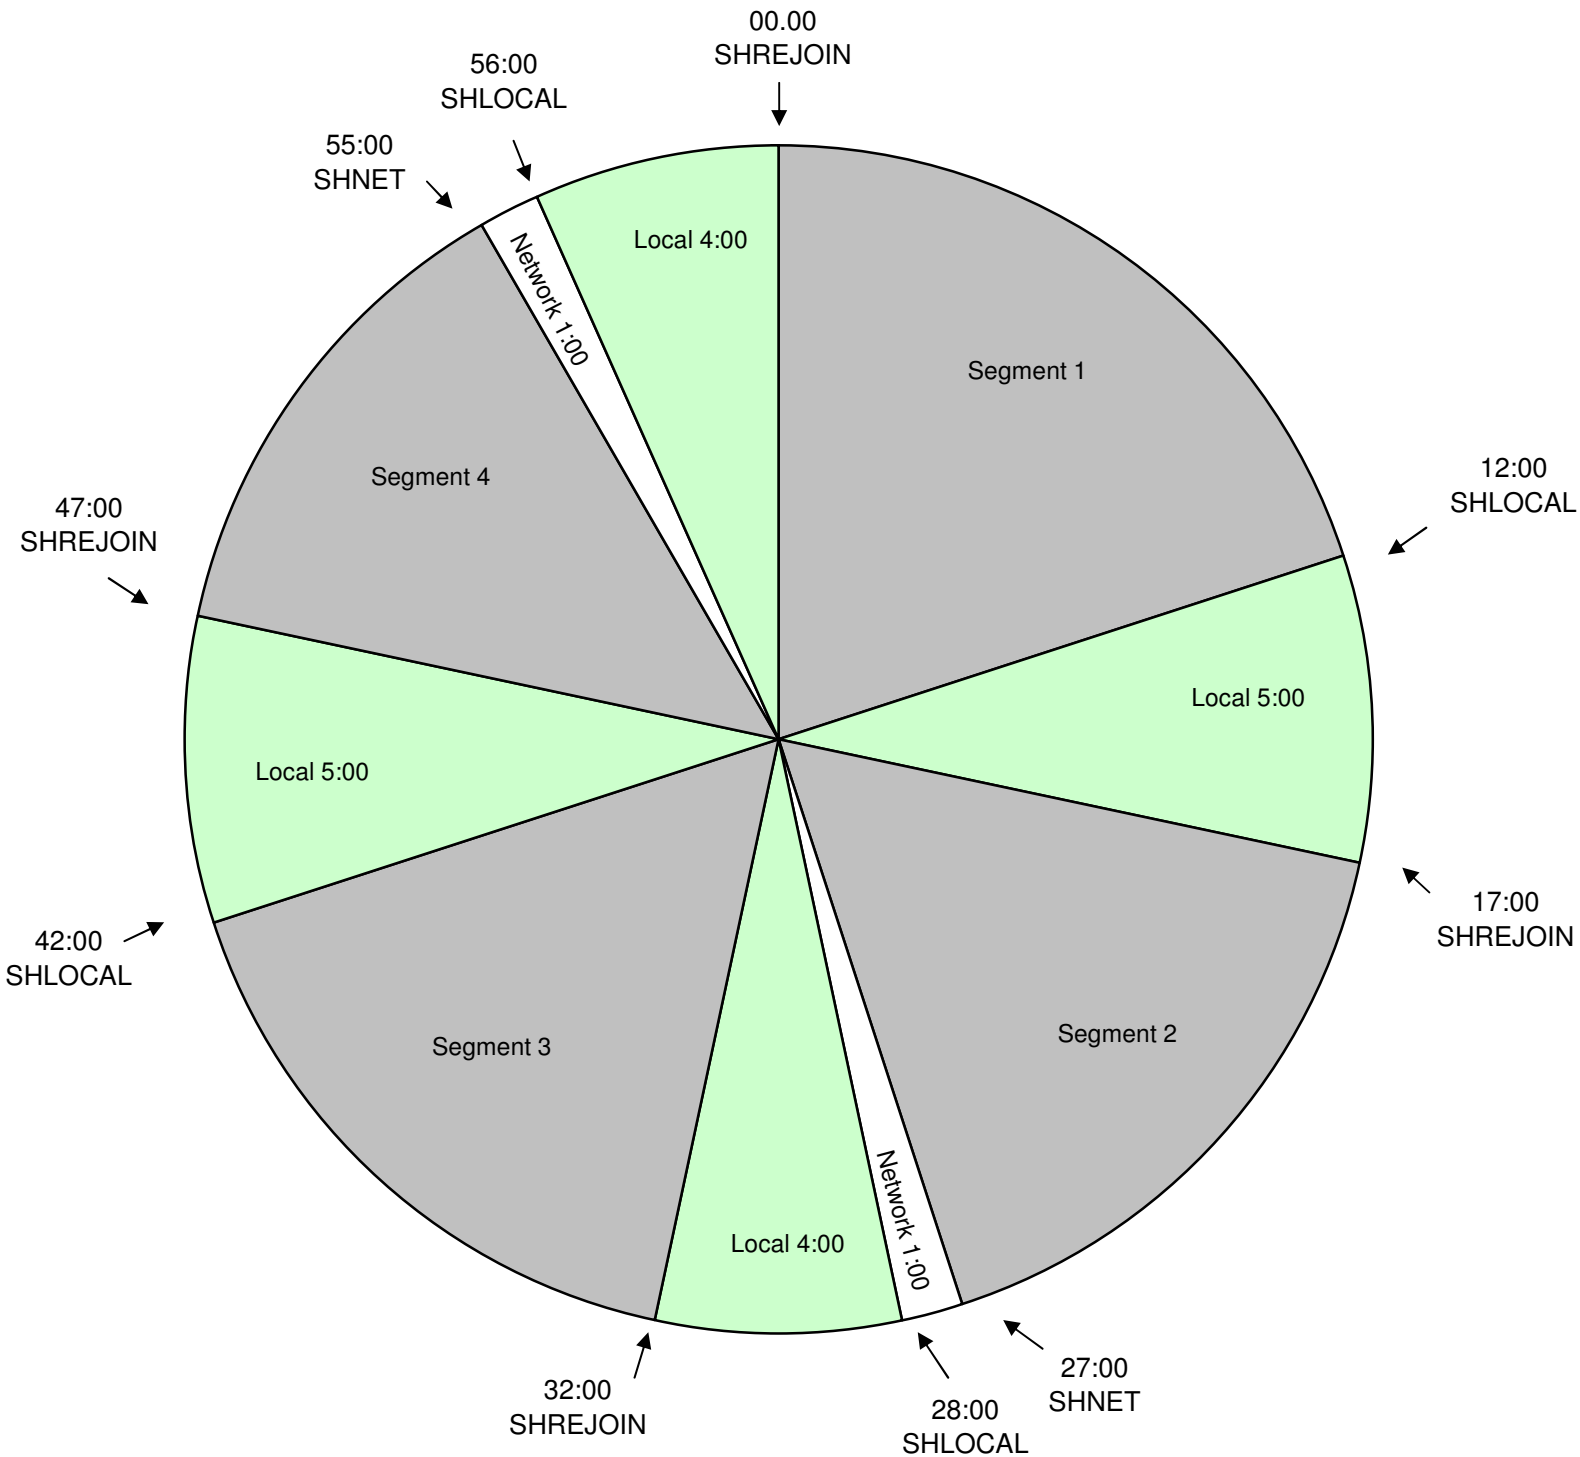

WEEKDAY PROGRAM CLOCK

Premiere XDS PRO4-P Satellite

Effective March 4th, 2013

Monday - Friday

6:00am - 10:00am Eastern

3:00am - 7:00am Pacific

For Technical Assistance call:
 Premiere Network Operations Center: 800-276-4431
 Technical Info: <http://engineering.premiereradio.com>

The SHNET at 6:55:00am Pacific / 9:55:00am Eastern is hard-timed.
 All other breaks float!